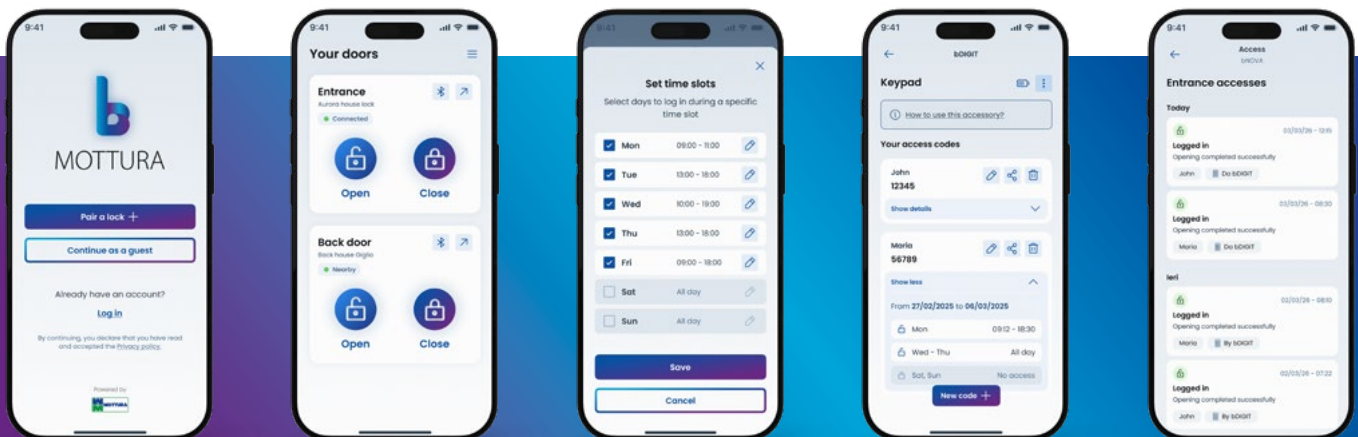

Mottura Serrature di Sicurezza SpA

Strada Antica di Francia, 34
10057 Sant'Ambrogio di Torino (TO) - Italia

Part of ASSA ABLOY

in f y mottura.it