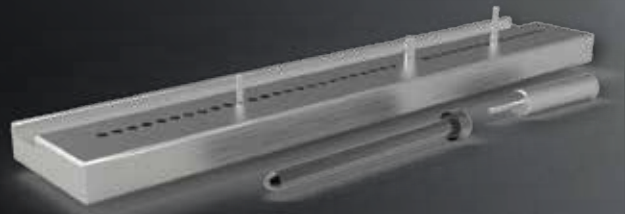

# MOUNTING TOOLS, CUTTERS AND FEELER

<h2>92AC01</h2>		<h2>98AC03</h2>	
<p>Caps driving tool including punch.</p> <p>Package of 1</p>		<p>Caps driving set including lever.</p> <p>Package of 1</p>	
<h2>98AC01-1</h2>		<h2>98AC03-1</h2>	
<p>Punch for cylinders stator.</p> <p>Package of 1</p>		<p>Bar for caps driving set.</p> <p>Package of 1</p>	
<h2>98AC08-1</h2>		<h2>98AC03-2</h2>	
<p>Punch for padlock stator.</p> <p>Package of 1</p>		<p>Lever for caps driving set.</p> <p>Package of 1</p>	
<h2>98AC08-2</h2>		<h2>98AC04</h2>	
<p>Extractor for padlock stator.</p> <p>Package of 1</p>		<p>Cylinder stem mounting tool.</p> <p>Package of 1</p>	
<h2>98AC02</h2>		<h2>98AC05</h2>	
<p>Cylinder pins mounting spring.</p> <p>Package of 1</p>		<p>Cylinder cam mounting tool.</p> <p>Package of 1</p>	

## 98AC06

Distance meter for dimple keys  
(applicable on calliper).

Package of 1