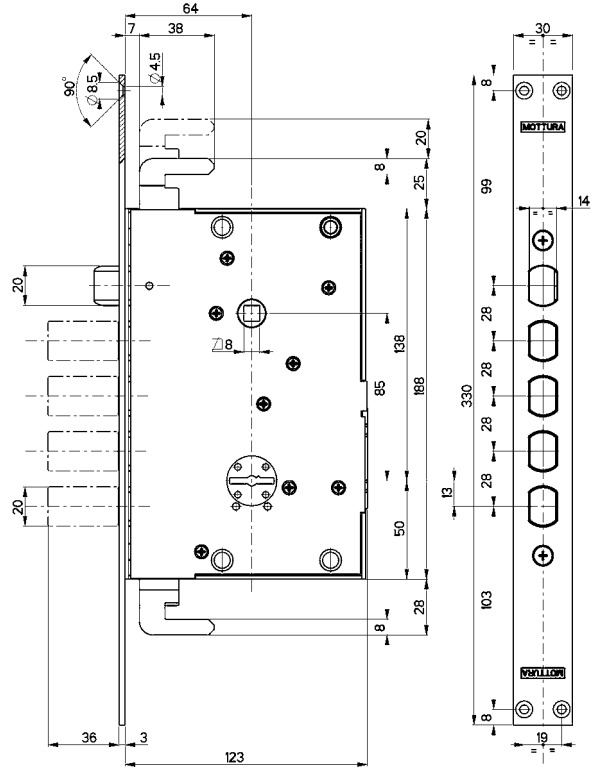

### 72.145

**Three-points with adjustable roller, mortise-type**  
Adjustable roller projection from 6 to 16 mm  
Key and handle backset 47 mm  
Bolt travel 18 mm  
Bar travel 17 mm

The lock is equipped with:

72.579

MADE IN ITALY

72.779 AD INFILARE

MADE IN ITALY

3 keys 36 mm  
art. 92229/5

keys 60 mm  
art. 92102/5

ON REQUEST

RIM LOCK

MORTISE-TYPE

72.578

72.778

3 keys

**Side with latchbolt** operated by key and  $\square$ 8 handle square.  
Key and handle backset 64 mm - Bolt travel 36 mm

**Reversible latchbolt**

The lock is equipped with :