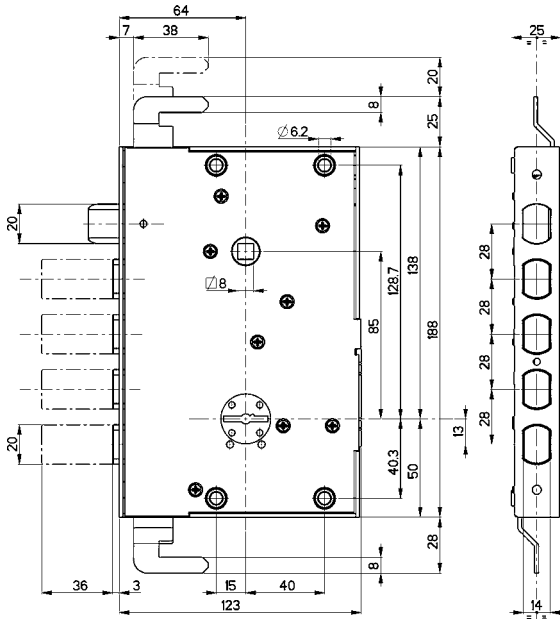

72.579

MADE IN ITALY

72.779 AD INFILARE

MADE IN ITALY

3 keys 36 mm
art. 92229/5

keys 60 mm
art. 92102/5

ON REQUEST