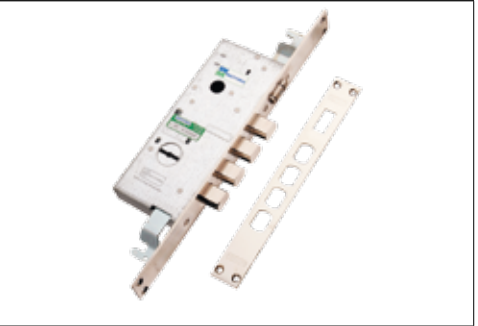

### 72.140

**Three-points with latchbolt, mortise-type**  
operated by key and 8 handle square.  
Key and handle backset 47 mm  
Bolt travel 18 mm  
Bar travel 17 mm

The lock is equipped with:

- 3 keys with 36 mm stem art. 92229/5
- internal escutcheon art. 95224
- external escutcheon art. 95223
- striker plate art. 94102

### 72.145

**Three-points with adjustable roller, mortise-type**  
Adjustable roller projection from 6 to 16 mm  
Key and handle backset 47 mm  
Bolt travel 18 mm  
Bar travel 17 mm

The lock is equipped with:

- 3 keys with 36 mm stem art. 92229/5
- internal escutcheon art. 95224
- external escutcheon art. 95223
- striker plate art. 94102

The article is ambidextrous

Other accessories are **NOT** included

DOUBLE-BITTED LOCKS