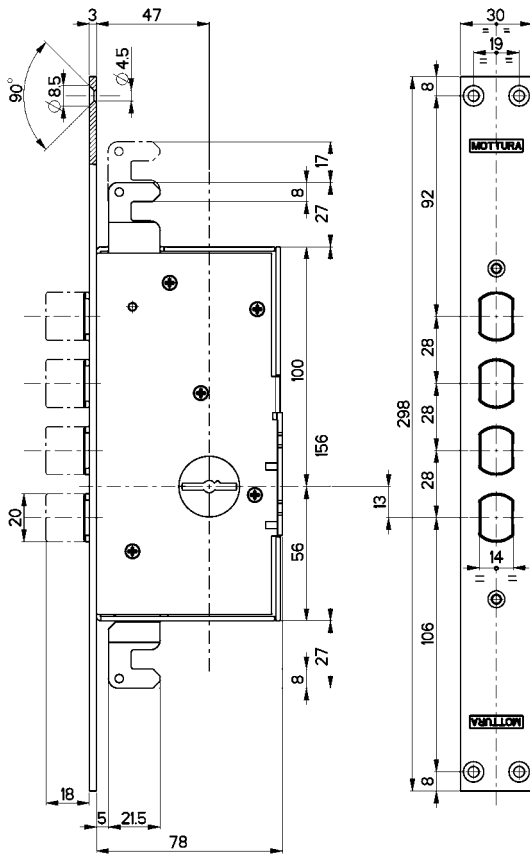

72.130

MADE IN ITALY

MADE IN ITALY