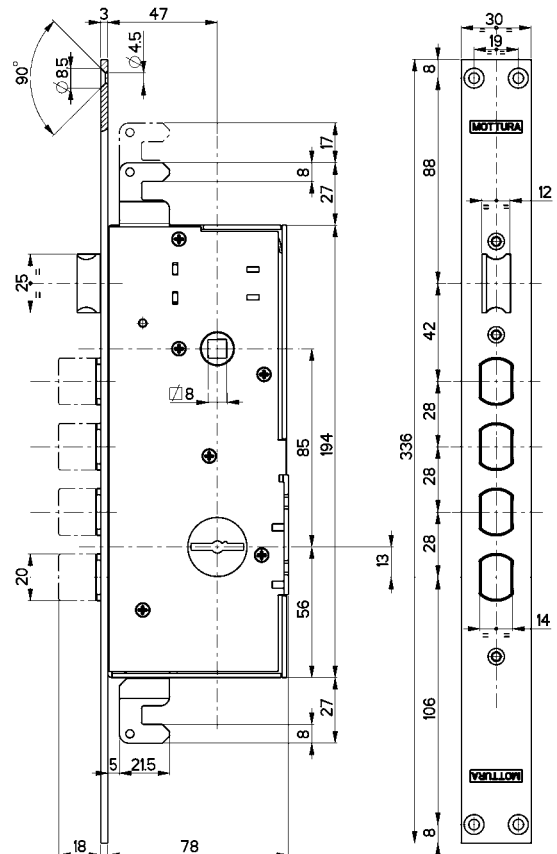

## 72.130

MADE IN ITALY

MADE IN ITALY

3 keys 36 mm  
art. 92229/5

keys 60 mm  
art. 92102/5

ON REQUEST

### 72.130

**Three-points without latchbolt, mortise-type**  
Key backset 47 mm  
Bolt travel 18 mm  
Bar travel 17 mm

The lock is equipped with:

- 3 keys with 36 mm stem art. 92229/5
- internal escutcheon art. 95224
- external escutcheon art. 95223
- striker plate art. 94101

### 72.140

**Three-points with latchbolt, mortise-type**  
operated by key and 8 handle square.  
Key and handle backset 47 mm  
Bolt travel 18 mm  
Bar travel 17 mm

The lock is equipped with:

- 3 keys with 36 mm stem art. 92229/5
- internal escutcheon art. 95224
- external escutcheon art. 95223
- striker plate art. 94102

### 72.145

**Three-points with adjustable roller, mortise-type**  
Adjustable roller projection from 6 to 16 mm  
Key and handle backset 47 mm  
Bolt travel 18 mm  
Bar travel 17 mm

The lock is equipped with: