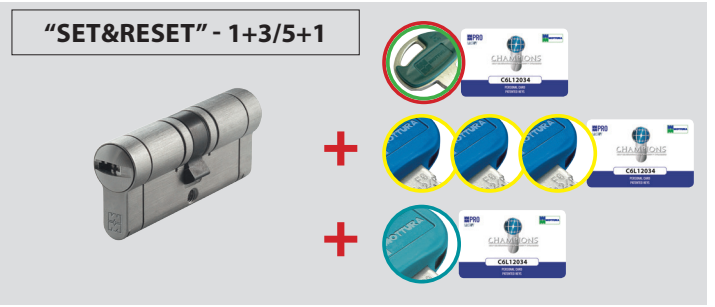

SET & RESET service key option ON CHAMPIONS®PRO ONLY - An absolutely outstanding technical innovation: both master and service keys work on the same cylinder, but the service key can be temporarily disabled and then enabled again later. For example, when going on holiday, you may block access to those who hold service keys and restore it on your return.

GREEN SIDE
the SERVICE KEY operates normally. The cylinder is opened both by the BLUE MASTER KEY and by the TURQUOISE SERVICE KEY.

RED SIDE
the SERVICE KEY DOES NOT operate. The cylinder is only opened by the BLUE MASTER KEY.

1 key with green and red half-shell, used to activate / deactivate the service key.

3/5 blue master key allows the normal use of the cylinder (always).

1 turquoise service key

WARNING Add AR to the cylinder code (Es.CP4D313101/AR). Specify NUMBER and TYPE of requested keys in sequence as follows: