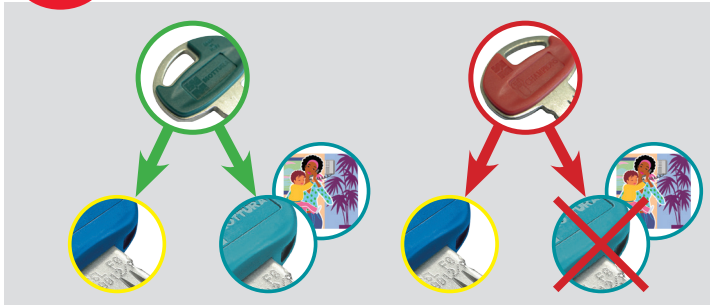

SET & RESET service key option ON CHAMPIONS®PRO ONLY - An absolutely outstanding technical innovation: both master and service keys work on the same cylinder, but the service key can be temporarily disabled and then enabled again later. For example, when going on holiday, you may block access to those who hold service keys and restore it on your return.

GREEN SIDE
the SERVICE KEY operates normally. The cylinder is opened both by the BLUE MASTER KEY and by the TURQUOISE SERVICE KEY.

RED SIDE
the SERVICE KEY DOES NOT operate. The cylinder is only opened by the BLUE MASTER KEY.

1 key with green and red half-shell, used to activate / deactivate the service key.

3/5 blue master key allows the normal use of the cylinder (always).

1 turquoise service key

WARNING Add AR to the cylinder code (Es.CP4D313101/AR). Specify NUMBER and TYPE of requested keys in sequence as follows:

ACTIVATE
The BLUE MASTER KEY **ALWAYS OPEN** the cylinder.
The TURQUOISE SERVICE KEY is reactivated and **IS ABLE TO OPEN** the cylinder again.

The package contains: the cylinder, keys, 3 card of property, installation instructions and fixing screw.
To guarantee maximum security keys and cards are sealed and separated according to the version chosen.
 Available FOR CHAMPIONS®PRO ONLY on "Mottura" key profile version. It is NOT possible to custom profiles.